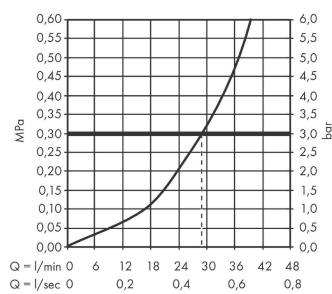

Vernis Shape

Single lever shower mixer for concealed installation for iBox universal

Surfaces: **Matt Black** Article Number: **71668670**

Description

product features

- 1 function
- connection type: basic set
- maximum flow rate at 3 bar: 29,3 l/min
- ceramic cartridge
- min. operating pressure: 1 bar
- max. operating pressure: 10 bar
- temperature limitation adjustable

Product image

Scale drawing

Flowchart