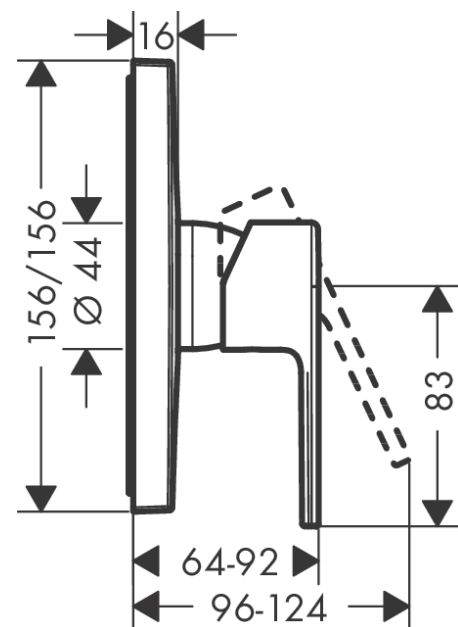

Vernis Shape

Single lever shower mixer for concealed installation for iBox universal

Surfaces: **Matt Black** Article Number: **71668670**

Description

product features

- 1 function
- connection type: basic set
- maximum flow rate at 3 bar: 29,3 l/min
- ceramic cartridge
- min. operating pressure: 1 bar
- max. operating pressure: 10 bar
- temperature limitation adjustable

Product image

Scale drawing

Flowchart

Vernis Shape
Single lever shower mixer for concealed installation for iBox universal
 Surfaces: **Matt Black** Article Number: **71668670**

Exploded Drawing

Year of production: >06/21

Vernis Shape
Single lever shower mixer for concealed installation for iBox universal
 Surfaces: **Matt Black** Article Number: **71668670**

Spare part list

Year of production: >06/21

Pos.	Description	Article Number	Price	PU
1	handle	93719670	-	-
2	screw cover	96338000	-	1
3	escutcheon	94299670	-	1
4	O-ring 43x3	98418000	-	1
5	sleeve	98790670	-	1
6	holder for escutcheon	98793000	-	1
7	set of fixing screws	96454000	-	1
8	nut	98796000	-	1
9	O-ring 30x1,5	98433000	-	1
10	O-ring 39x1,5	98400000	-	1
11	cartridge, assy	92730000	-	1
12	locking screw for handle	95140000	-	1
13	seal	95008000	-	1
14	set of screws	96525000	-	1
15	O-ring 16x2	98133000	-	1
16	O-Ring 22x2	98185000	-	1
17	flow limiter (22 l/min)	95884000	-	1
18	noise reduction	96429000	-	1
19	extension 25 mm	13595000	-	1
20	set of fixing screws	97747000	-	1
21	extension 22 mm	13593670	-	1
a	concealed item	01800180	-	1