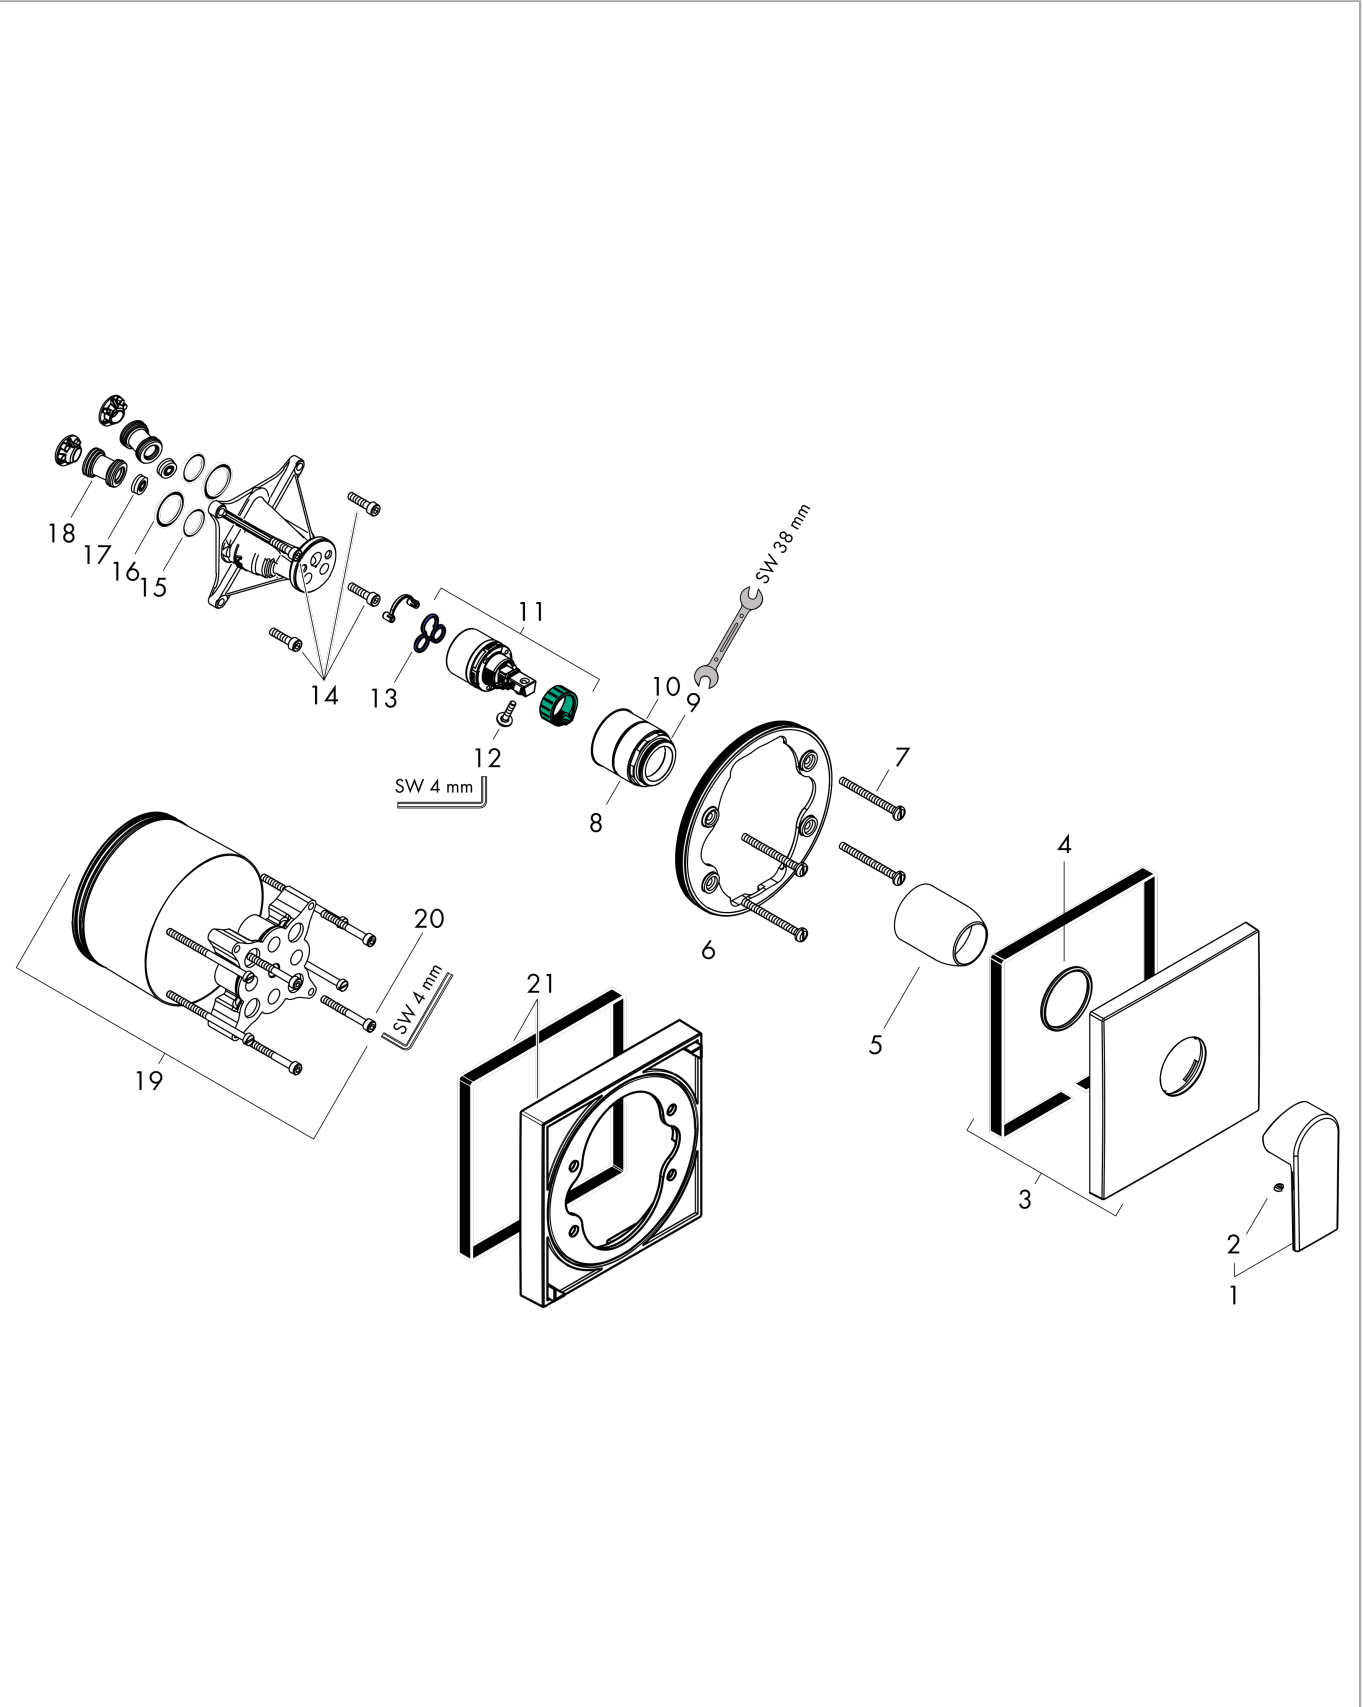

Vernis Shape

Single lever shower mixer for concealed installation for iBox universal

Surfaces: **Matt Black** Article Number: **71668670**

Description

product features

- 1 function
- connection type: basic set
- maximum flow rate at 3 bar: 29,3 l/min
- ceramic cartridge
- min. operating pressure: 1 bar
- max. operating pressure: 10 bar
- temperature limitation adjustable

Product image

Scale drawing

Flowchart

Vernis Shape
Single lever shower mixer for concealed installation for iBox universal
 Surfaces: **Matt Black** Article Number: **71668670**

Exploded Drawing

Year of production: >06/21

Vernis Shape
Single lever shower mixer for concealed installation for iBox universal
 Surfaces: **Matt Black** Article Number: **71668670**

Spare part list

Year of production: >06/21

Pos.	Description	Article Number	Price	PU
1	handle	93719670	-	-
2	screw cover	96338000	-	1
3	escutcheon	94299670	-	1
4	O-ring 43x3	98418000	-	1
5	sleeve	98790670	-	1
6	holder for escutcheon	98793000	-	1
7	set of fixing screws	96454000	-	1
8	nut	98796000	-	1
9	O-ring 30x1,5	98433000	-	1
10	O-ring 39x1,5	98400000	-	1
11	cartridge, assy	92730000	-	1
12	locking screw for handle	95140000	-	1
13	seal	95008000	-	1
14	set of screws	96525000	-	1
15	O-ring 16x2	98133000	-	1
16	O-Ring 22x2	98185000	-	1
17	flow limiter (22 l/min)	95884000	-	1
18	noise reduction	96429000	-	1
19	extension 25 mm	13595000	-	1
20	set of fixing screws	97747000	-	1
21	extension 22 mm	13593670	-	1
a	concealed item	01800180	-	1